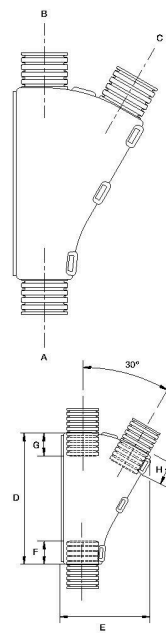

Conduit Size (NC)			Conduit Size (NW)			Nominal Dimensions				
A	B	C	A	B	C	D	E	F	G	H
08	08	08	7.5	7.5	7.5	55mm	37mm	10mm	10mm	10mm
08	08	12	7.5	7.5	10	55mm	37mm	10mm	10mm	10mm
08	12	08	7.5	10	7.5	55mm	37mm	10mm	10mm	10mm
10	10	10	8.5	8.5	8.5	55mm	37mm	10mm	10mm	10mm
12	08	08	10	7.5	7.5	55mm	37mm	10mm	10mm	10mm
12	08	10	10	7.5	8.5	55mm	37mm	10mm	10mm	10mm
12	08	12	10	7.5	10	55mm	37mm	10mm	10mm	10mm
12	10	10	10	8.5	8.5	55mm	37mm	10mm	10mm	10mm
12	12	08	10	10	7.5	55mm	37mm	10mm	10mm	10mm
12	12	10	10	10	8.5	55mm	37mm	10mm	10mm	10mm
12	12	12	10	10	10	55mm	37mm	10mm	10mm	10mm
16	08	12	13	7.5	10	55mm	37mm	10mm	10mm	10mm
16	10	10	13	8.5	8.5	55mm	40mm	10mm	10mm	10mm
16	12	08	13	10	7.5	55mm	40mm	10mm	10mm	10mm
16	12	10	13	10	8.5	55mm	40mm	10mm	10mm	10mm
16	12	12	13	10	10	55mm	40mm	10mm	10mm	10mm
16	16	10	13	13	8.5	55mm	40mm	10mm	10mm	10mm
16	16	12	13	13	10	55mm	40mm	10mm	10mm	10mm
16	16	12	13	13	10	55mm	40mm	10mm	10mm	10mm
16	16	16	13	13	10	55mm	40mm	10mm	10mm	10mm
20	08	08	17	7.5	7.5	43mm	37mm	12mm	10mm	10mm
20	12	08	17	10	7.5	43mm	37mm	12mm	10mm	10mm
20	12	10	17	10	8.5	43mm	37mm	12mm	10mm	10mm
20	12	12	17	10	10	43mm	37mm	12mm	10mm	10mm
20	16	08	17	13	7.5	43mm	37mm	12mm	10mm	10mm
20	16	12	17	13	10	45mm	40mm	12mm	10mm	10mm
20	16	16	17	13	13	45mm	40mm	12mm	10mm	10mm
20	20	08	17	17	7.5	56mm	45mm	12mm	10mm	10mm
20	20	10	17	17	8.5	56mm	45mm	12mm	12mm	10mm
20	20	12	17	17	10	56mm	45mm	12mm	12mm	10mm
20	20	16	17	17	13	64mm	48mm	12mm	12mm	10mm

Dimensions

Conduit Size (NC)			Conduit Size (NW)			Nominal Dimensions				
A	B	C	A	B	C	D	E	F	G	H
25	20	12	22	17	10	54mm	49mm	13mm	12mm	10mm
25	20	16	22	17	13	54mm	49mm	10mm	12mm	10mm
25	20	20	22	17	17	54mm	49mm	10mm	12mm	12mm
25	25	08	22	22	7.5	67mm	55mm	10mm	12mm	10mm
25	25	10	22	22	8.5	67mm	55mm	10mm	13mm	10mm
25	25	12	22	22	10	67mm	55mm	10mm	13mm	10mm
25	25	16	22	22	13	67mm	55mm	10mm	13mm	10mm
25	25	20	22	22	17	77mm	60mm	10mm	13mm	12mm
25	25	25	22	22	22	91mm	67mm	10mm	13mm	13mm
28	20	12	23	17	10	54mm	49mm	10mm	13mm	10mm
28	20	16	23	17	13	54mm	49mm	10mm	13mm	10mm
28	20	20	23	17	17	54mm	49mm	10mm	12mm	12mm
28	25	12	23	22	10	67mm	56mm	10mm	12mm	10mm
28	25	20	23	22	17	77mm	60mm	10mm	13mm	12mm
28	25	25	23	22	22	91mm	67mm	10mm	13mm	13mm
28	28	08	23	23	7.5	67mm	56mm	10mm	13mm	10mm
28	28	12	23	23	10	67mm	56mm	10mm	13mm	10mm
28	28	16	23	23	13	67mm	56mm	10mm	13mm	10mm
28	28	20	23	23	17	77mm	60mm	10mm	13mm	12mm
28	28	25	23	23	22	91mm	67mm	12mm	13mm	13mm
28	28	28	23	23	23	91mm	67mm	12mm	13mm	13mm
32	25	16	29	22	13	100mm	75mm	12mm	13mm	10mm
32	25	20	29	22	17	100mm	76mm	12mm	13mm	12mm
32	25	25	29	22	22	100mm	79mm	12mm	13mm	13mm
32	25	32	29	22	29	100mm	82mm	12mm	13mm	13mm
32	32	16	29	29	13	100mm	75mm	12mm	13mm	10mm
32	32	20	29	29	17	100mm	76mm	12mm	13mm	12mm
32	32	25	29	29	22	100mm	79mm	12mm	13mm	13mm
32	32	32	29	29	29	100mm	82mm	13mm	13mm	13mm
40	32	12	36	29	10	133mm	91mm	15mm	12mm	10mm
40	32	16	36	29	13	133mm	92mm	15mm	12mm	10mm
40	32	25	36	29	22	133mm	92mm	15mm	12mm	12mm
40	32	28	36	29	23	133mm	92mm	15mm	12mm	12mm
40	40	12	36	36	10	135mm	93mm	15mm	15mm	10mm
40	40	16	36	36	13	135mm	93mm	15mm	15mm	10mm
40	40	25	36	36	22	135mm	93mm	15mm	15mm	12mm
40	40	28	36	36	23	135mm	93mm	15mm	15mm	12mm
40	40	32	36	36	29	135mm	96mm	15mm	15mm	12mm
40	40	40	36	36	36	135mm	100mm	15mm	15mm	15mm